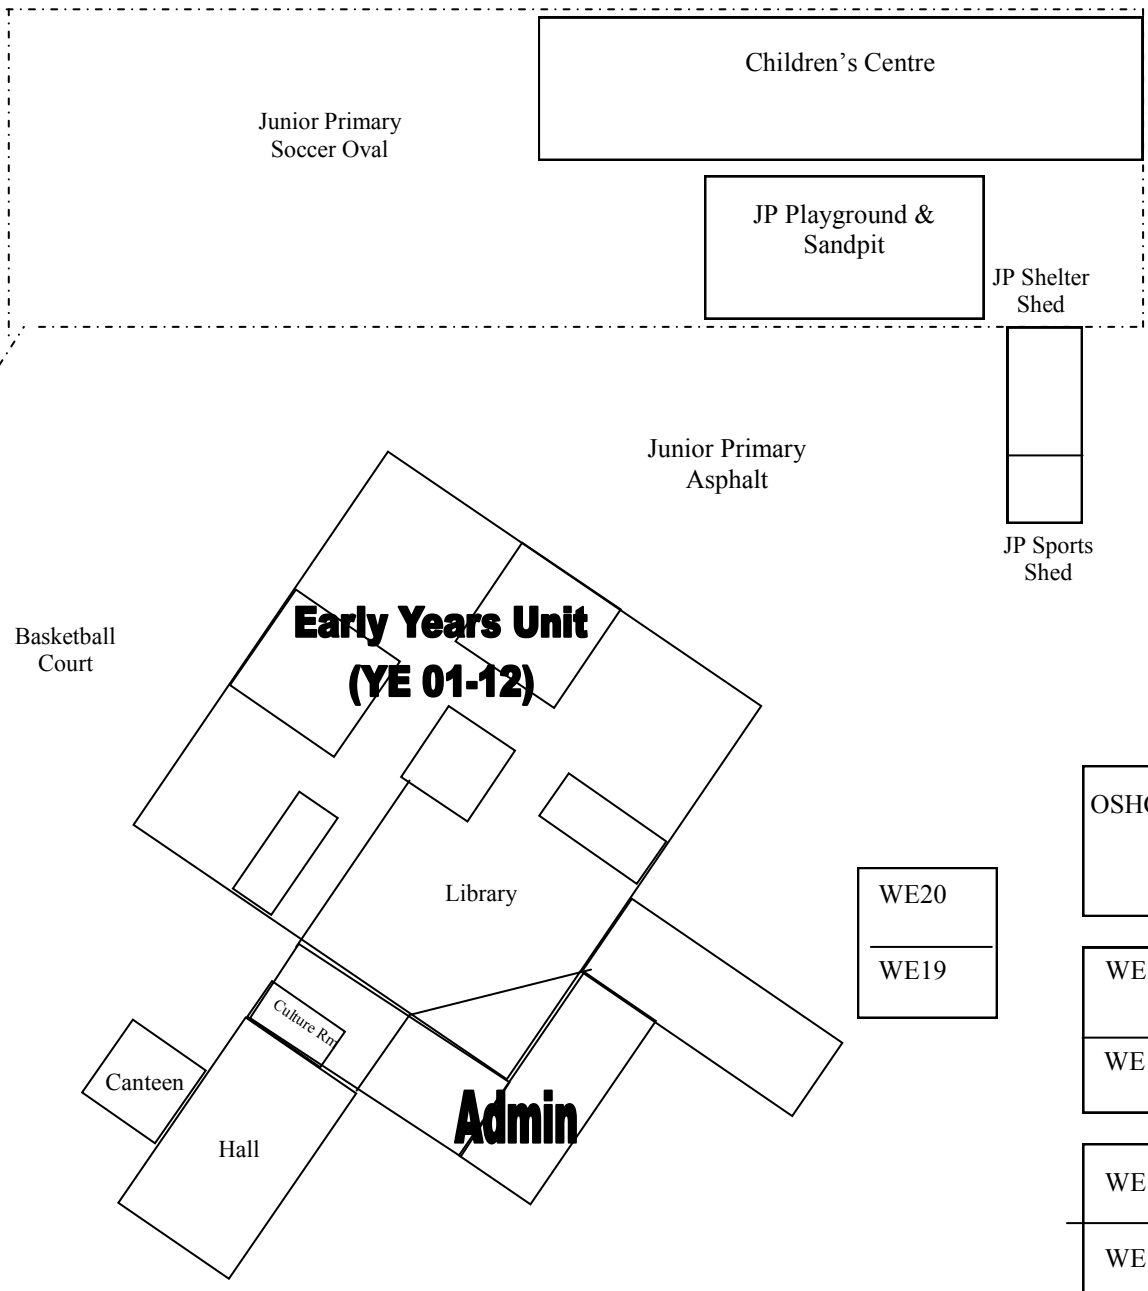

2017 CLASS ROOM LOCATIONS

YE01	Kym Cooper	Reception
YE02	Jane Osborne	Reception
YE03	Prue Gobbett/Rosie Bradshaw	Reception
YE04	Kimberly Freer/Miru Agil	Reception
YE05	Ella Lonergan/Amanda Deakin	Reception
YE06	Cat Peters	Recept/Yr1
YE07	Amelia Herschell	Year 1
YE08	Hannah Galliford/April Watt	Year 1
YE09	Sarah Pilmore	Year 1
YE10	Karen Lehmann/Lorraine Hailstone	Year 2
YE11	Liz Pearce/Alice Bishop	Year 2
YE12	Helen Skinner/Kirsten Marshall	Year 2
WE19	Kylie Van Laarhoven	Year 2 / 3
WE20	Jodie Meyer	Year 2 / 3
BL31	Belinda Branford	Year 3
BL36	Sam Healy	Year 3
BL32	Liz Crowe	Year 3 / 4
BL33	Airlie Cheesman	Year 3 / 4
BL34	Sue Wevill	Year 4 / 5
BL35	Jack Wachtel	Year 4 / 5
EA02	Kylie Brennan	Year 5 / 6
EA04	Julie Cox	Year 5 / 6
EA01	Christian Smith	Year 5 / 6
EA03	Ian Reed	Year 5 / 6
EA06	Elise Klocke	Year 6
EA08	Nicole Hendy / Nicole Currer	Year 6 / 7
EA05	Cheryl Klocke/Tom Vincent	Year 7
EA07	Sue Kopp/Tom Vincent	Year 7

PR
Sandpit &
Cricket Nets

PR
Playground

BL34	BL35	BL36
Primary Years Unit		
BL33	BL32	BL31

EA01	EA03	EA05	EA07
SE	Middle Years Unit		
EA02	EA04	EA06	EA08

Aldinga Beach B-7 School SCHOOL MAP

As at January 2017