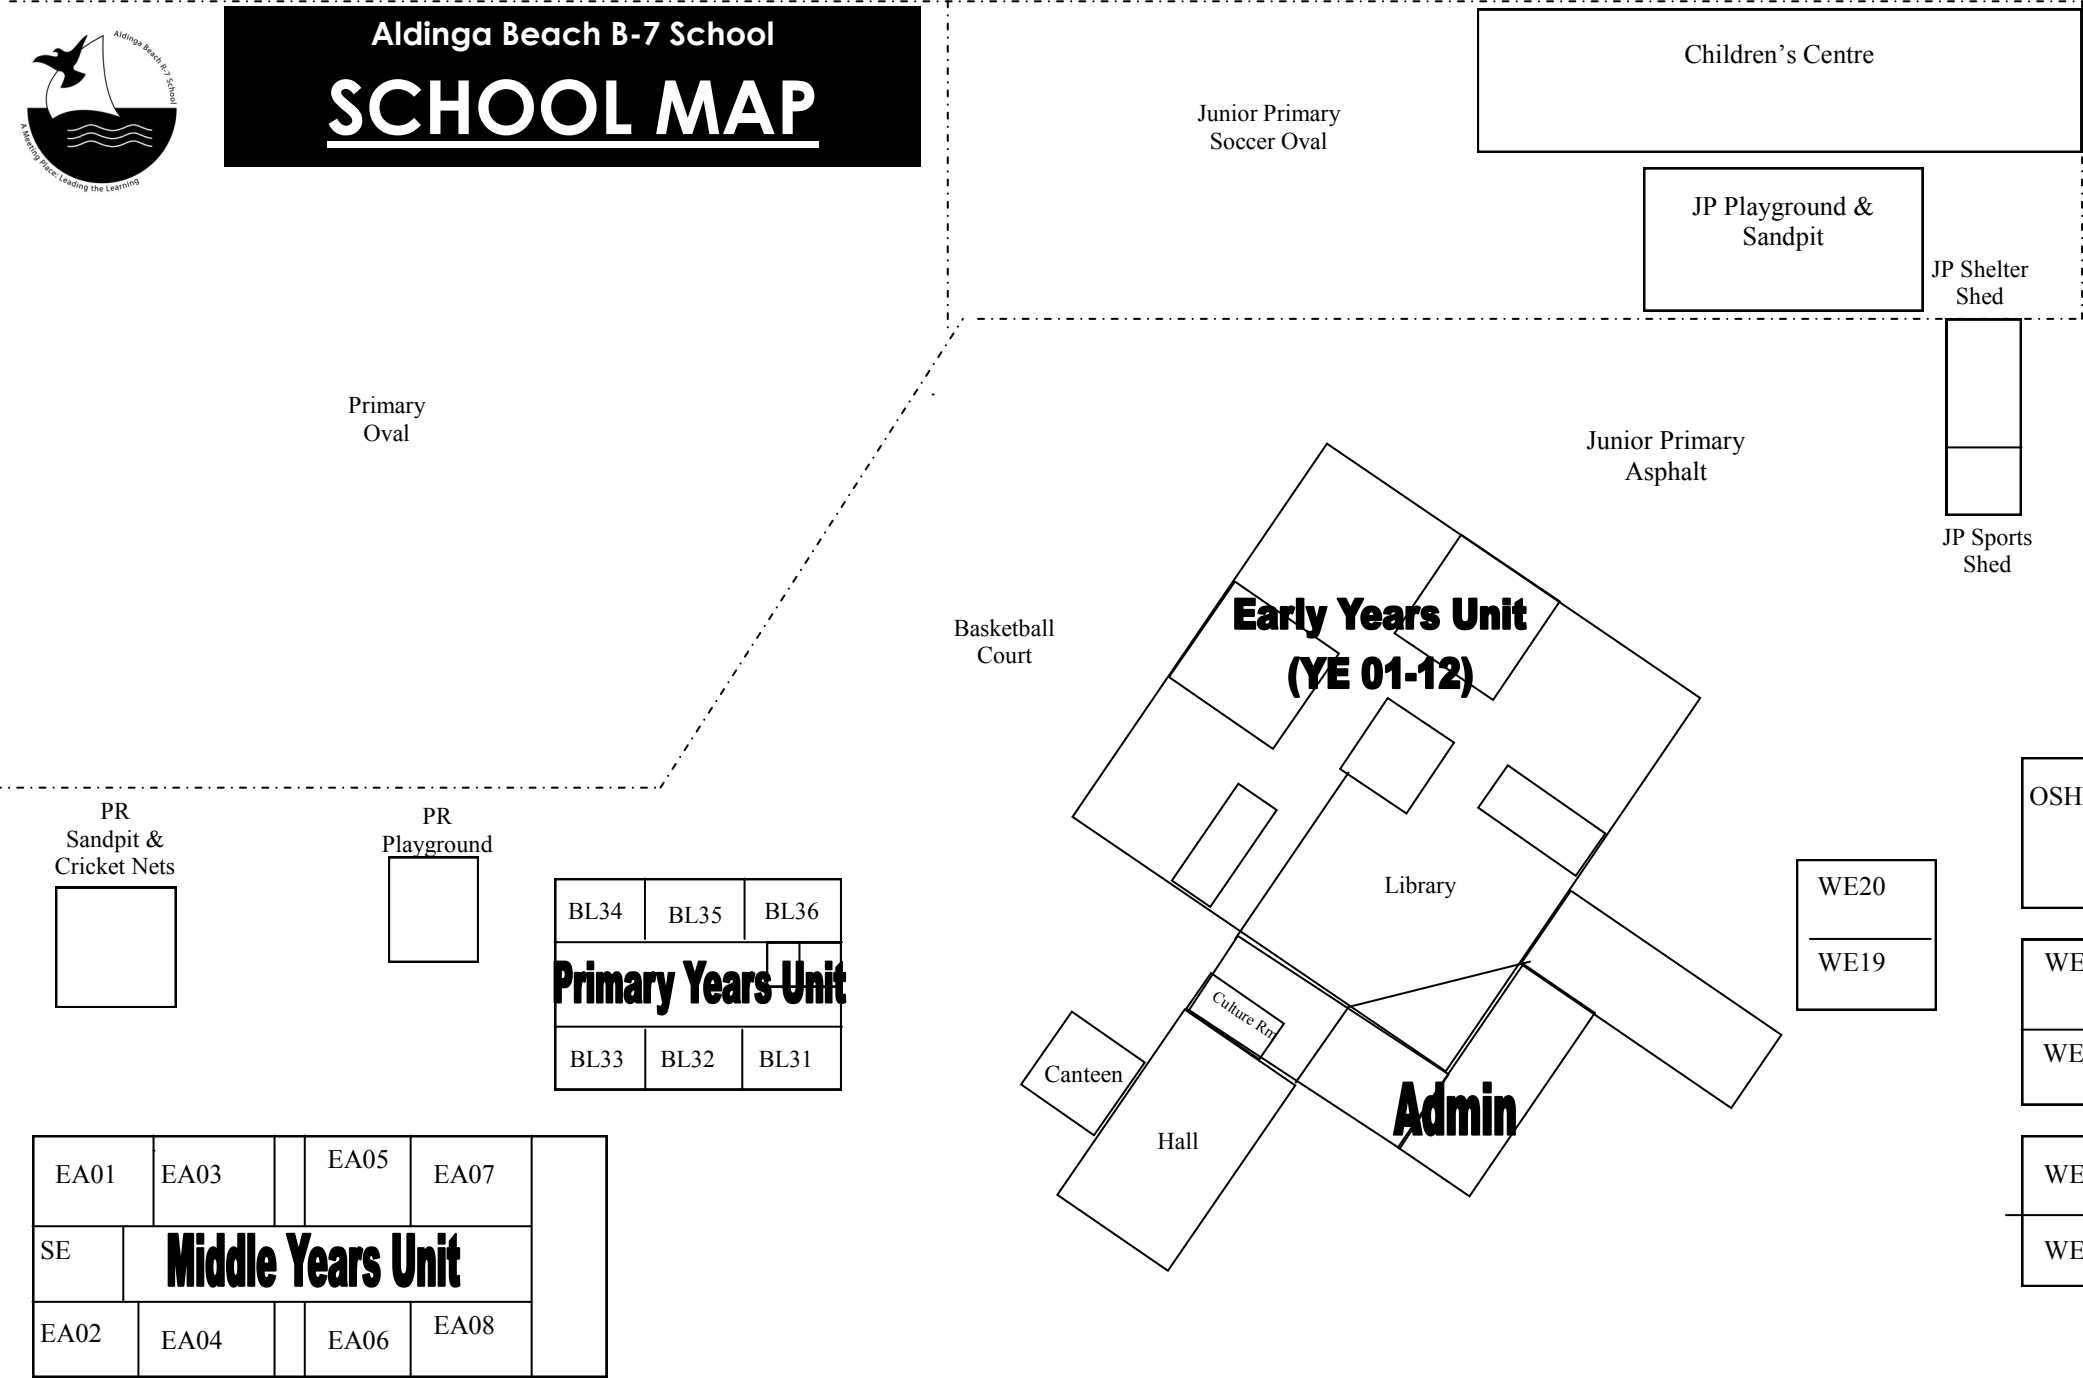

# Aldinga Beach B-7 School

# SCHOOL MAP

Primary Oval

Junior Primary Soccer Oval

Children's Centre

JP Playground & Sandpit

JP Shelter Shed

Junior Primary Asphalt

JP Sports Shed

Basketball Court

**Early Years Unit  
(YE 01-12)**

Library

OSHC

WE20

WE19

WE15

WE16